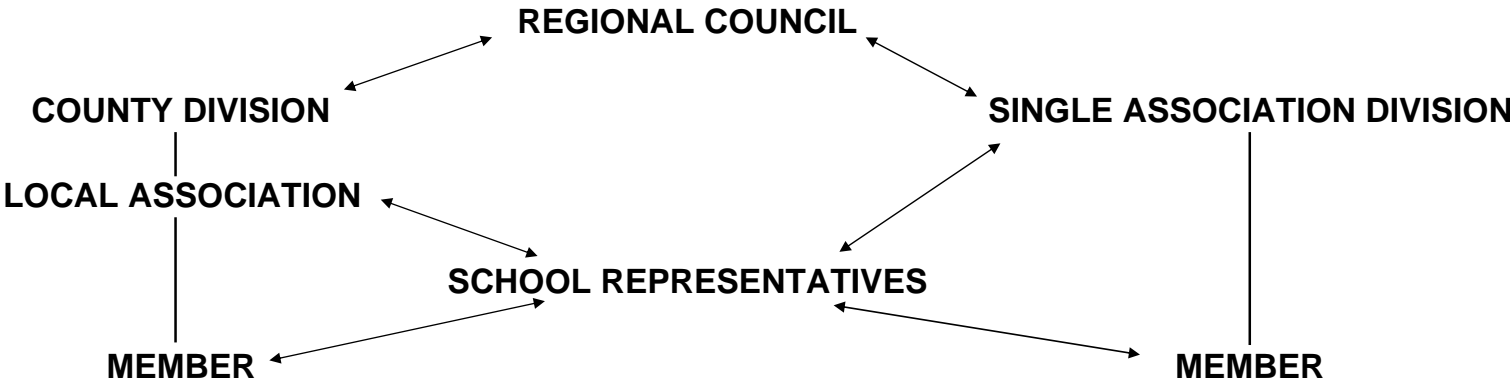

LOCAL STRUCTURE OF THE NATIONAL UNION OF TEACHERS

	IN MAY 2006	
SINGLE ASSOCIATIONS DIVISIONS	149	
COUNTY DIVISIONS (MULTI ASSOCIATION)	23	
LOCAL ASSOCIATIONS	122	
REGIONAL COUNCILS	9	
ALL WALES COUNCIL	1	

CO-TERMINOUS WITH LOCAL AUTHORITY IN METROPOLITAN AREA OR UNITARY AUTHORITY
CO-TERMINOUS WITH LOCAL AUTHORITY IN COUNTY
AFFILIATED TO A COUNTY DIVISION
IN EACH OF THE REGIONS

REGIONAL COUNCIL MEETS EVERY TERM

COUNTY DIVISION/SAD NEGOTIATES WITH LA

PAYS NATIONAL SUB AND LOCAL FEE

THERE WERE OVER 265K MEMBERS OF THE UNION IN 2006
EVERY MEMBER IS A MEMBER OF THE NATIONAL UNION AND AN ASSOCIATION