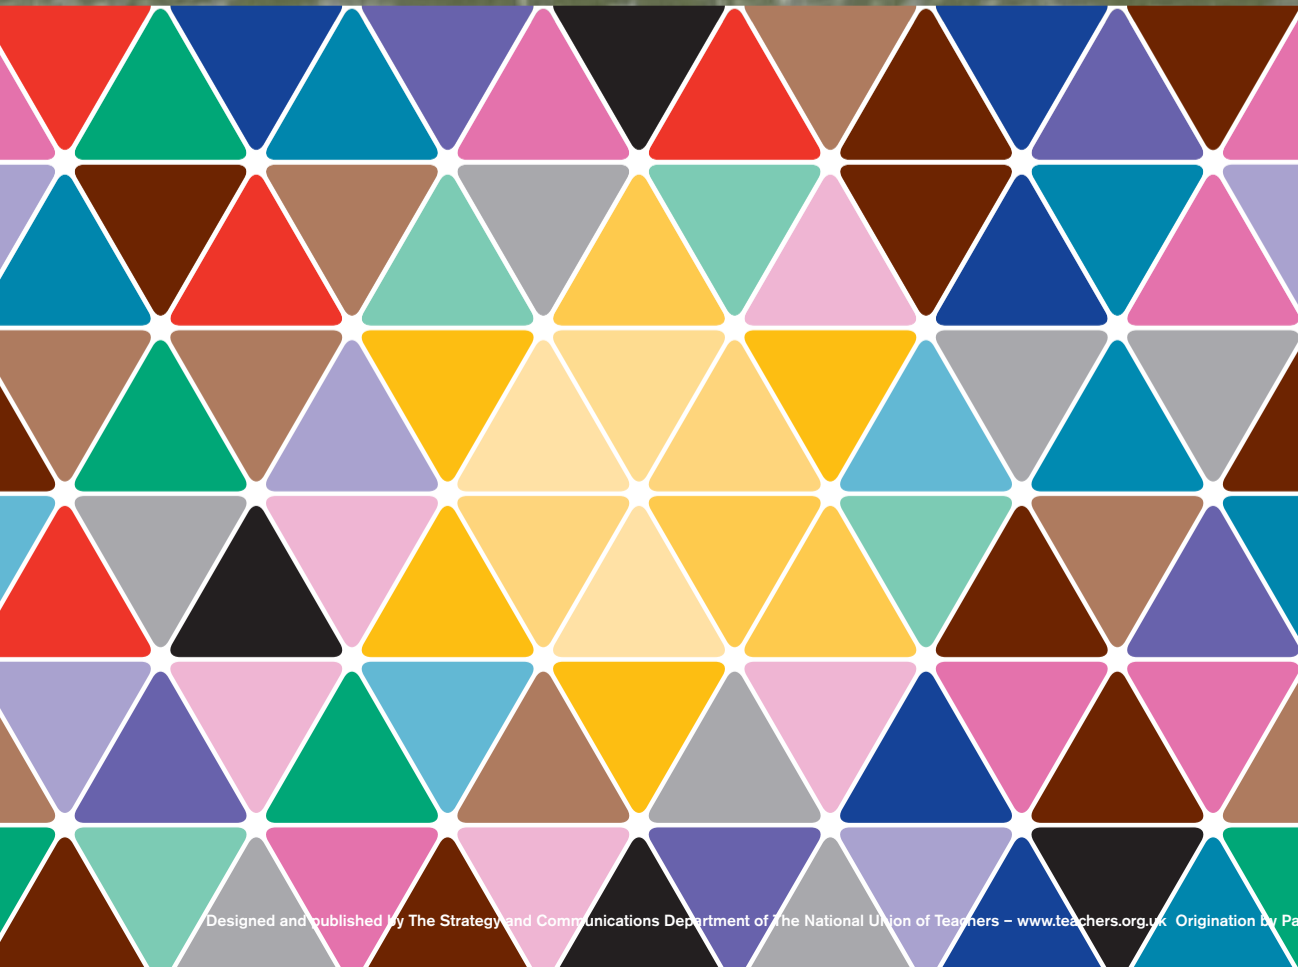

What makes a
community?

What does a
synagogue
look like?

What was lost
during the
Holocaust?

Photo of Synagogue, SIGHET – credit: "United States Holocaust Memorial Museum" #22718

Mosaic – Victims of Nazi Persecution